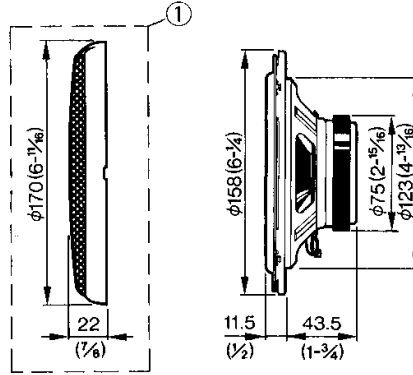

DOOR/REAR DECK SPEAKER
KFC-167X
 SERVICE MANUAL

KENWOOD

©1996-1 PRINTED IN JAPAN
 B51-6951-00 (MC) 291

EXTERNAL VIEW

Unit: mm (inch)

PARTS INCLUDED

- ① × 2
- ② × 2
- ③ × 6
- ④ × 6

PARTS LIST

★ New parts
 Parts without **Parts No.** are not supplied.
 Les articles non mentionnés dans le **Parts No.** ne sont pas fournis.
 Teile ohne **Parts No.** werden nicht geliefert.

Ref No.	New Parts	Parts No.	Description
①		B06-0975-08	Grille ass'y
②		E30-5283-08	Speaker cord
③, ④		N99-1086-18	Screw set
SP1	★	T15-0325-08	Speaker

SPECIFICATIONS

- Speakers
- Woofers 158mm (6in) Injection P.P.
 Cone Type 180g (6.5oz) Magnet
 - Tweeter 30mm (1-3/8in) P.P.T.A. Balanced Dome Type
 - Peak Power 100 Watts
 - Frequency Response 40Hz ~ 25,000Hz
 - Sensitivity 92dB/W at 1m
 - Impedance 4 Ohms
 - Net Weight With Grille 1,400g (3.1lb)/Pair