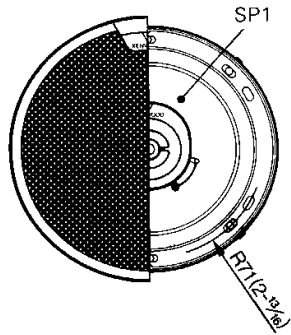

DOOR/REAR DECK SPEAKER
KFC-167X
 SERVICE MANUAL

KENWOOD

©1996-1 PRINTED IN JAPAN
 B51-6951-00 (MC) 291

EXTERNAL VIEW

Unit: mm (inch)

PARTS INCLUDED

- ① × 2
- ② × 2
- ③ × 6
- ④ × 6

PARTS LIST

★ New parts
 Parts without **Parts No.** are not supplied.
 Les articles non mentionnés dans le **Parts No.** ne sont pas fournis.
 Teile ohne **Parts No.** werden nicht geliefert.

Ref No.	New Parts	Parts No.	Description
①		B06-0975-08	Grille ass'y
②		E30-5283-08	Speaker cord
③, ④		N99-1086-18	Screw set
SP1	★	T15-0325-08	Speaker

SPECIFICATIONS

- Speakers
- Woofers 158mm (6in) Injection P.P.
 Cone Type 180g (6.5oz) Magnet
 - Tweeter 30mm (1-3/8in) P.P.T.A. Balanced Dome Type
 - Peak Power 100 Watts
 - Frequency Response 40Hz ~ 25,000Hz
 - Sensitivity 92dB/W at 1m
 - Impedance 4 Ohms
 - Net Weight With Grille 1,400g (3.1lb)/Pair